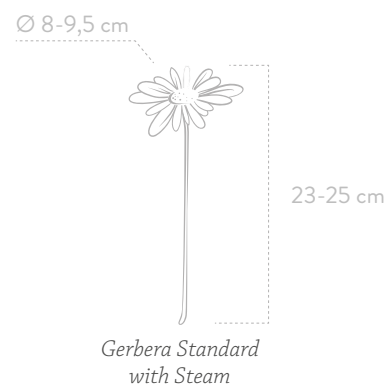

8 heads Ø 4,5-5 cm

Gerbera Standard 36 window box/carton

4 heads Ø 8-9,5 cm

Gerbera Standard with Stem (DIY) 36 window box/carton

4 heads + stems Ø 8-9,5 cm | 23-25 cm

fillers: flowers

AMARANTHUS *Amaranthus*