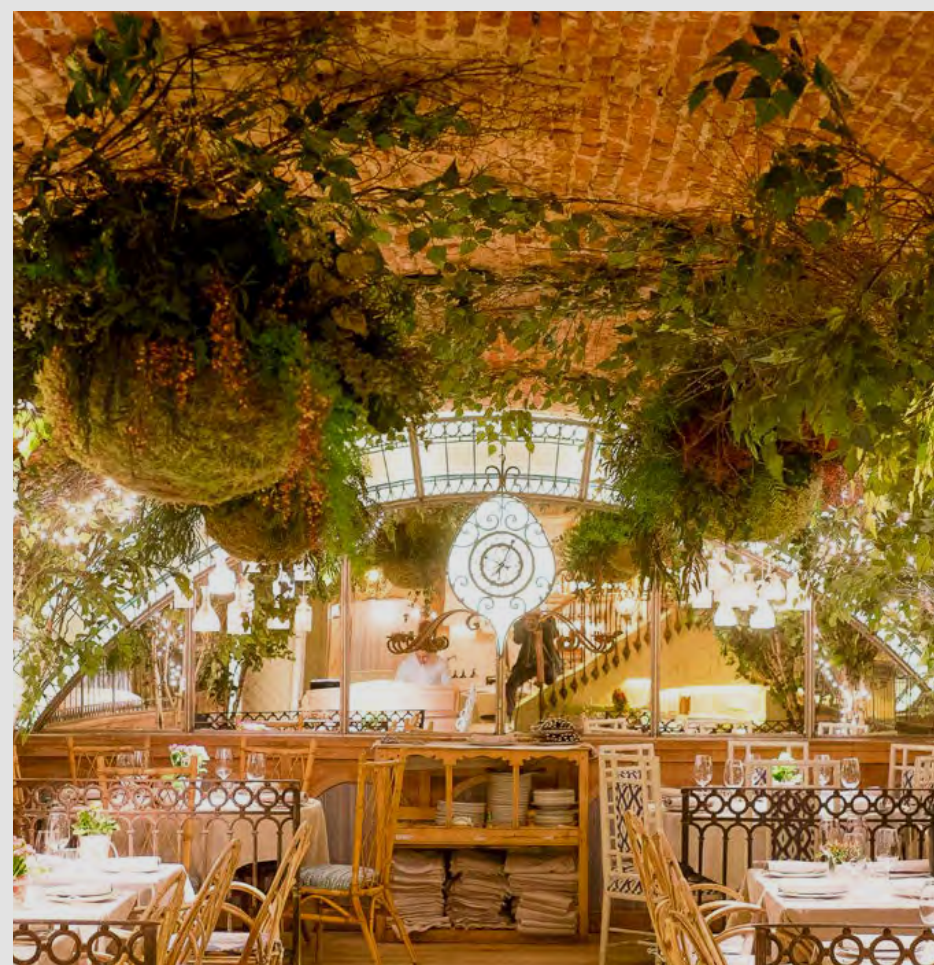

VERSATILITY

Verdissimo products are used all around the world for interior decoration and design in hotels, restaurants, airports, events and homes. The versatility of our products is creatively used anywhere where the beauty of nature is needed and desired.